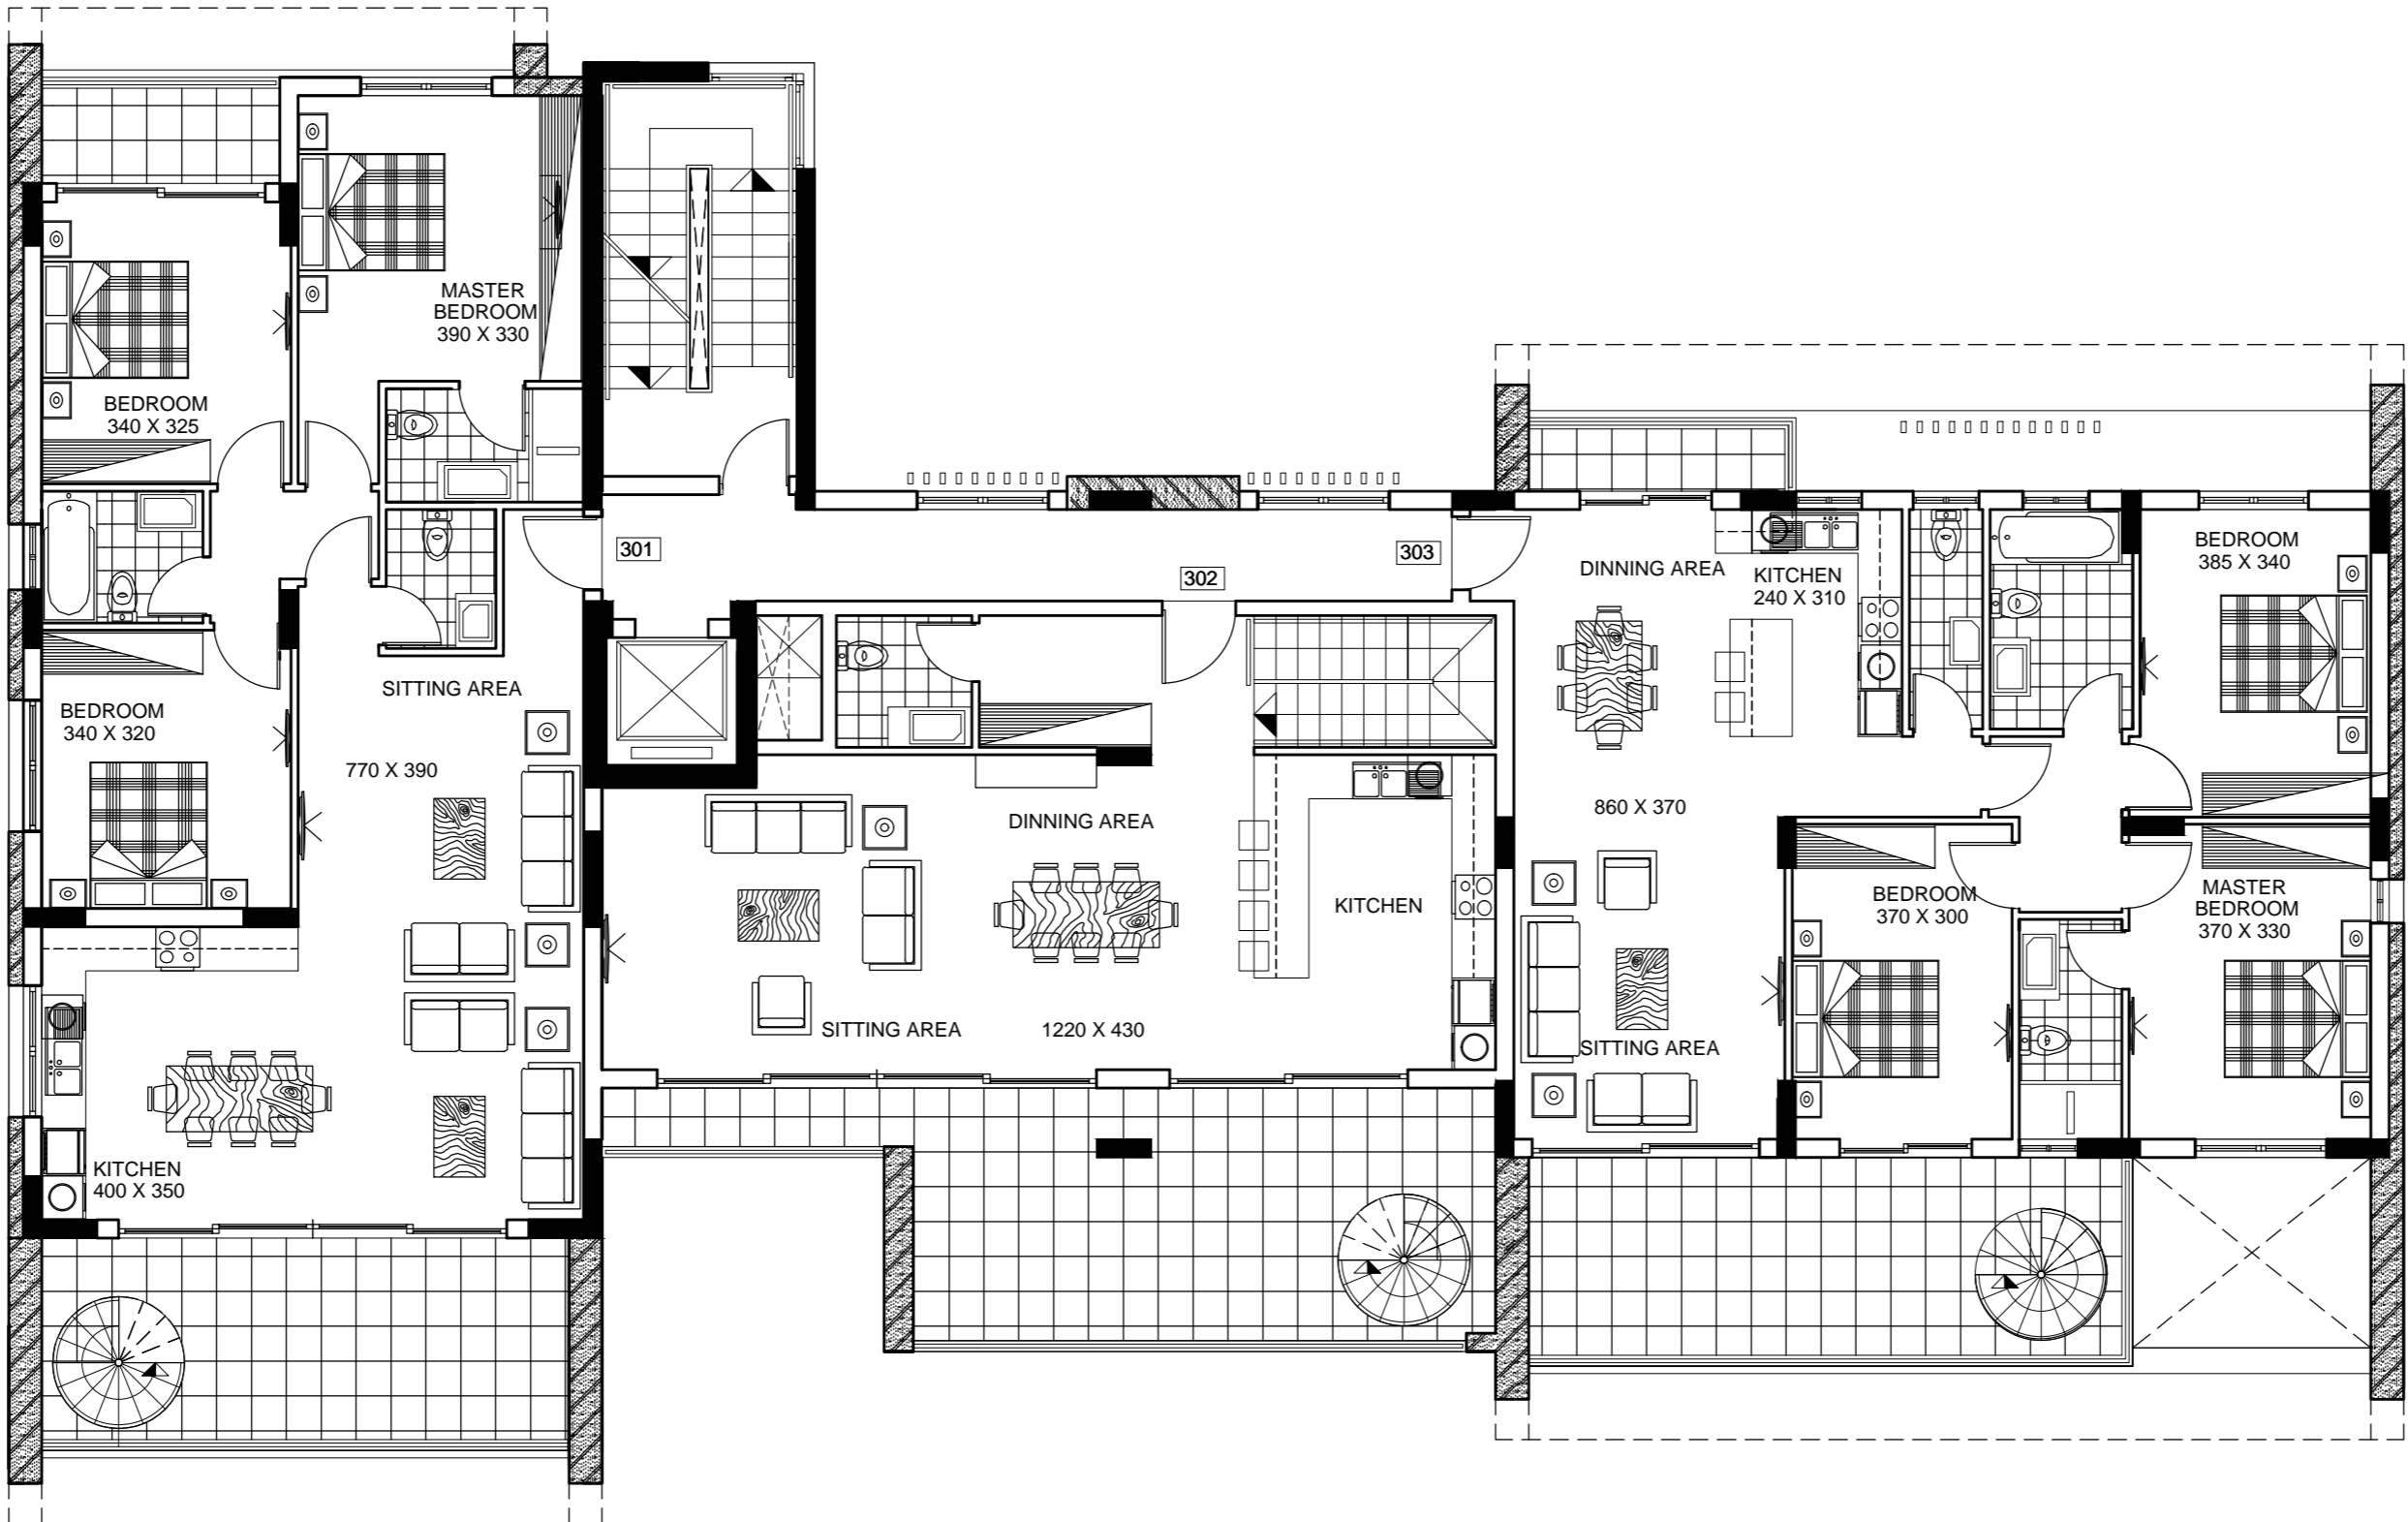

Scale	Date	Project No	Locality
1:100	02/2018		GERMASOYIA
Drawing Title			Client
3rd FLOOR			PANIOTIS
			Drawing Number
			04a

THIS DRAWING IS THE PROPERTY OF ELIA ELIKOS ARCHITECTS & ENGINEERS LTD. IT IS NOT ALLOWED TO REPRODUCE ITS CONTENTS IN ANY FORM EXCEPT FOR THE PURPOSE FOR WHICH IT IS INTENDED

third floor